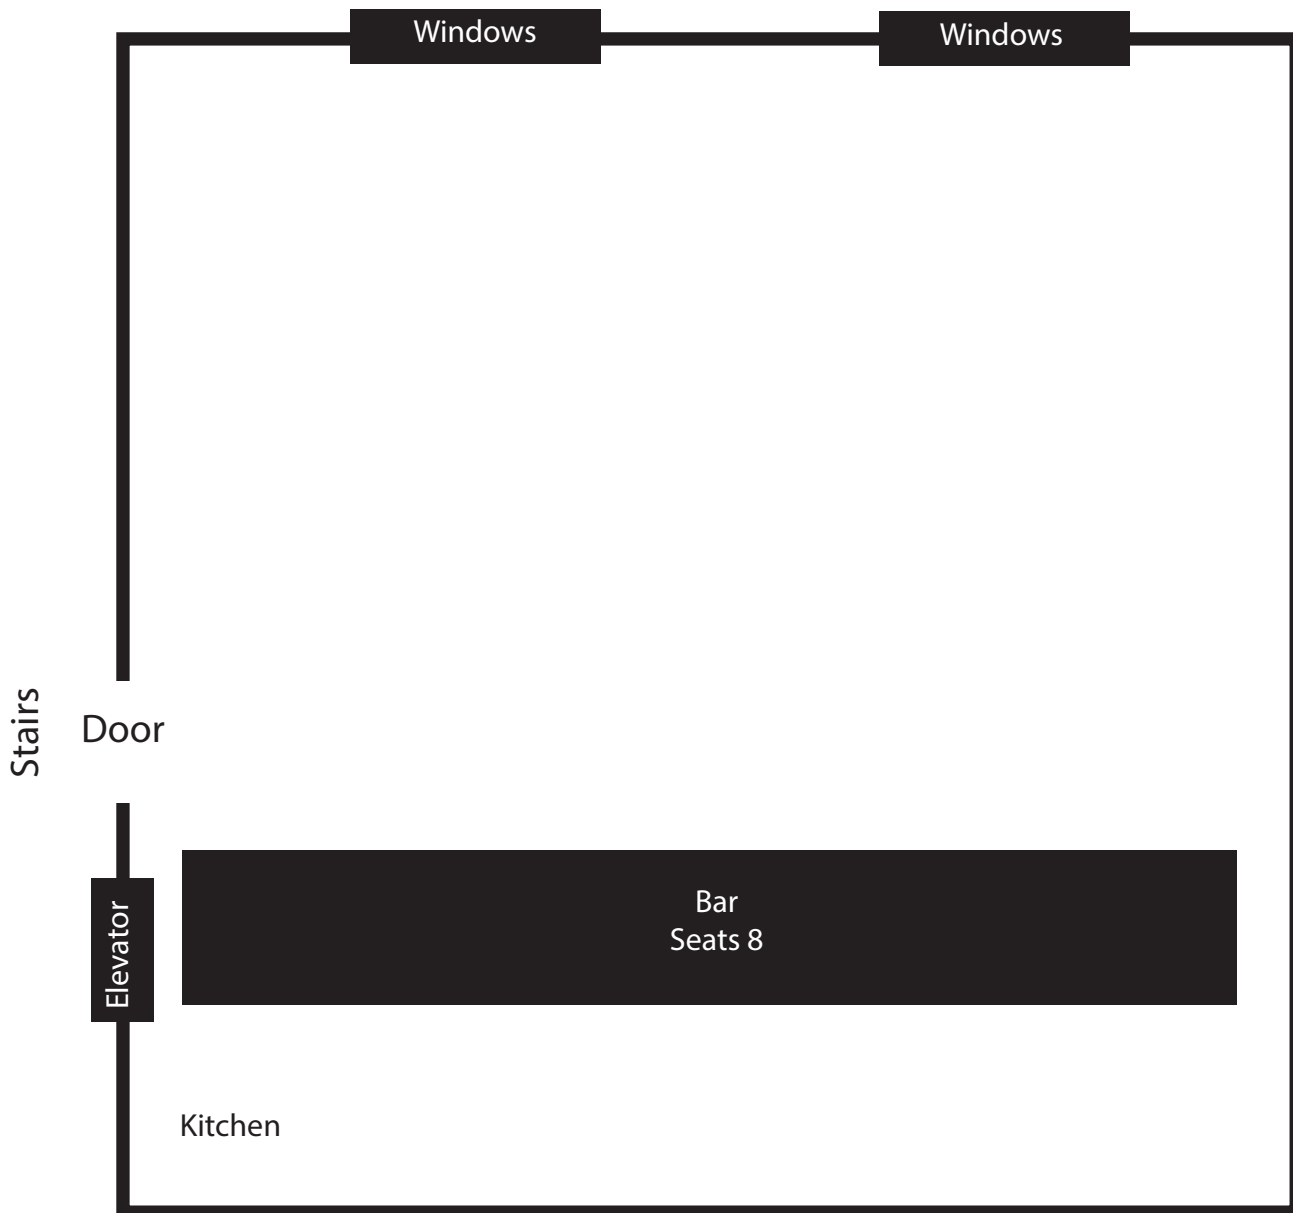

23'3" x 22'

Hallway to Dolce Vita

18'4" x 9'10"

7 hightops of 2

Barrington

El Fresco
23'8" x 23'6"

Barrington

\$1500 minimum
35 - 40 max (50 Summer outside seating)
20 minimum
4 tables of 8

Dolce Vita
37'5" x 22'10"

Barrington

\$2500 minimum
75 w/ Rounds - 3 Hightops for reception Plus Full Bar
Space for Buffet (Seperate)
Can Put Stage (50 ppl)
75 of plated rounds (8-10)

Porto Fino
Downstairs
22' x 22'2"

Barrington

\$750 minimum
Seats 30 ppl with Hightops
4 rounds of 4
3 hightops of 2

3rd Room Main Floor
13'7" x 19'6"

Barrington

\$500 minimum
usually 2 long of 15 or 4 of 6 rounds or 5 of 5 rounds
25-30 max

Door