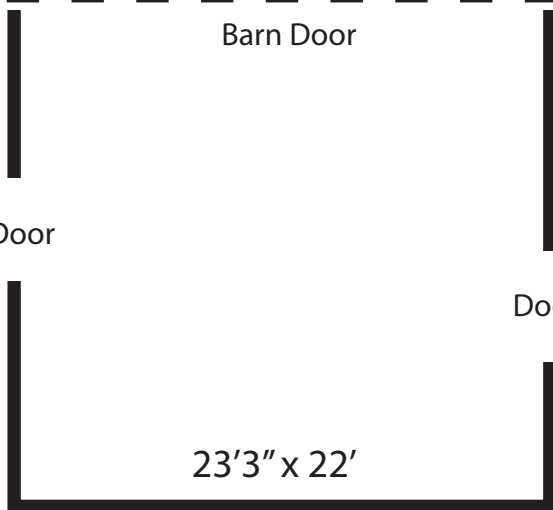

Daytime
Memorial & Showers only
Will not seat at night
Open Seating (Fri & Sat do not use this space)
\$5000 min

40 + 70 = 110 with combined rooms

7 tables of 10
110

Barn Door

Door

Door

4 tables of 10
40 ppl Max

23'3" x 22'

Hallway to Dolce Vita

18'4" x 9'10"

7 hightops of 2

Barrington

El Fresco
23'8" x 23'6"

Barrington

\$1500 minimum
35 - 40 max (50 Summer outside seating)
20 minimum
4 tables of 8

Dolce Vita
37'5" x 22'10"

Barrington

\$2500 minimum
75 w/ Rounds - 3 Hightops for reception Plus Full Bar
Space for Buffet (Seperate)
Can Put Stage (50 ppl)
75 of plated rounds (8-10)

Porto Fino
Downstairs
22' x 22'2"

Door