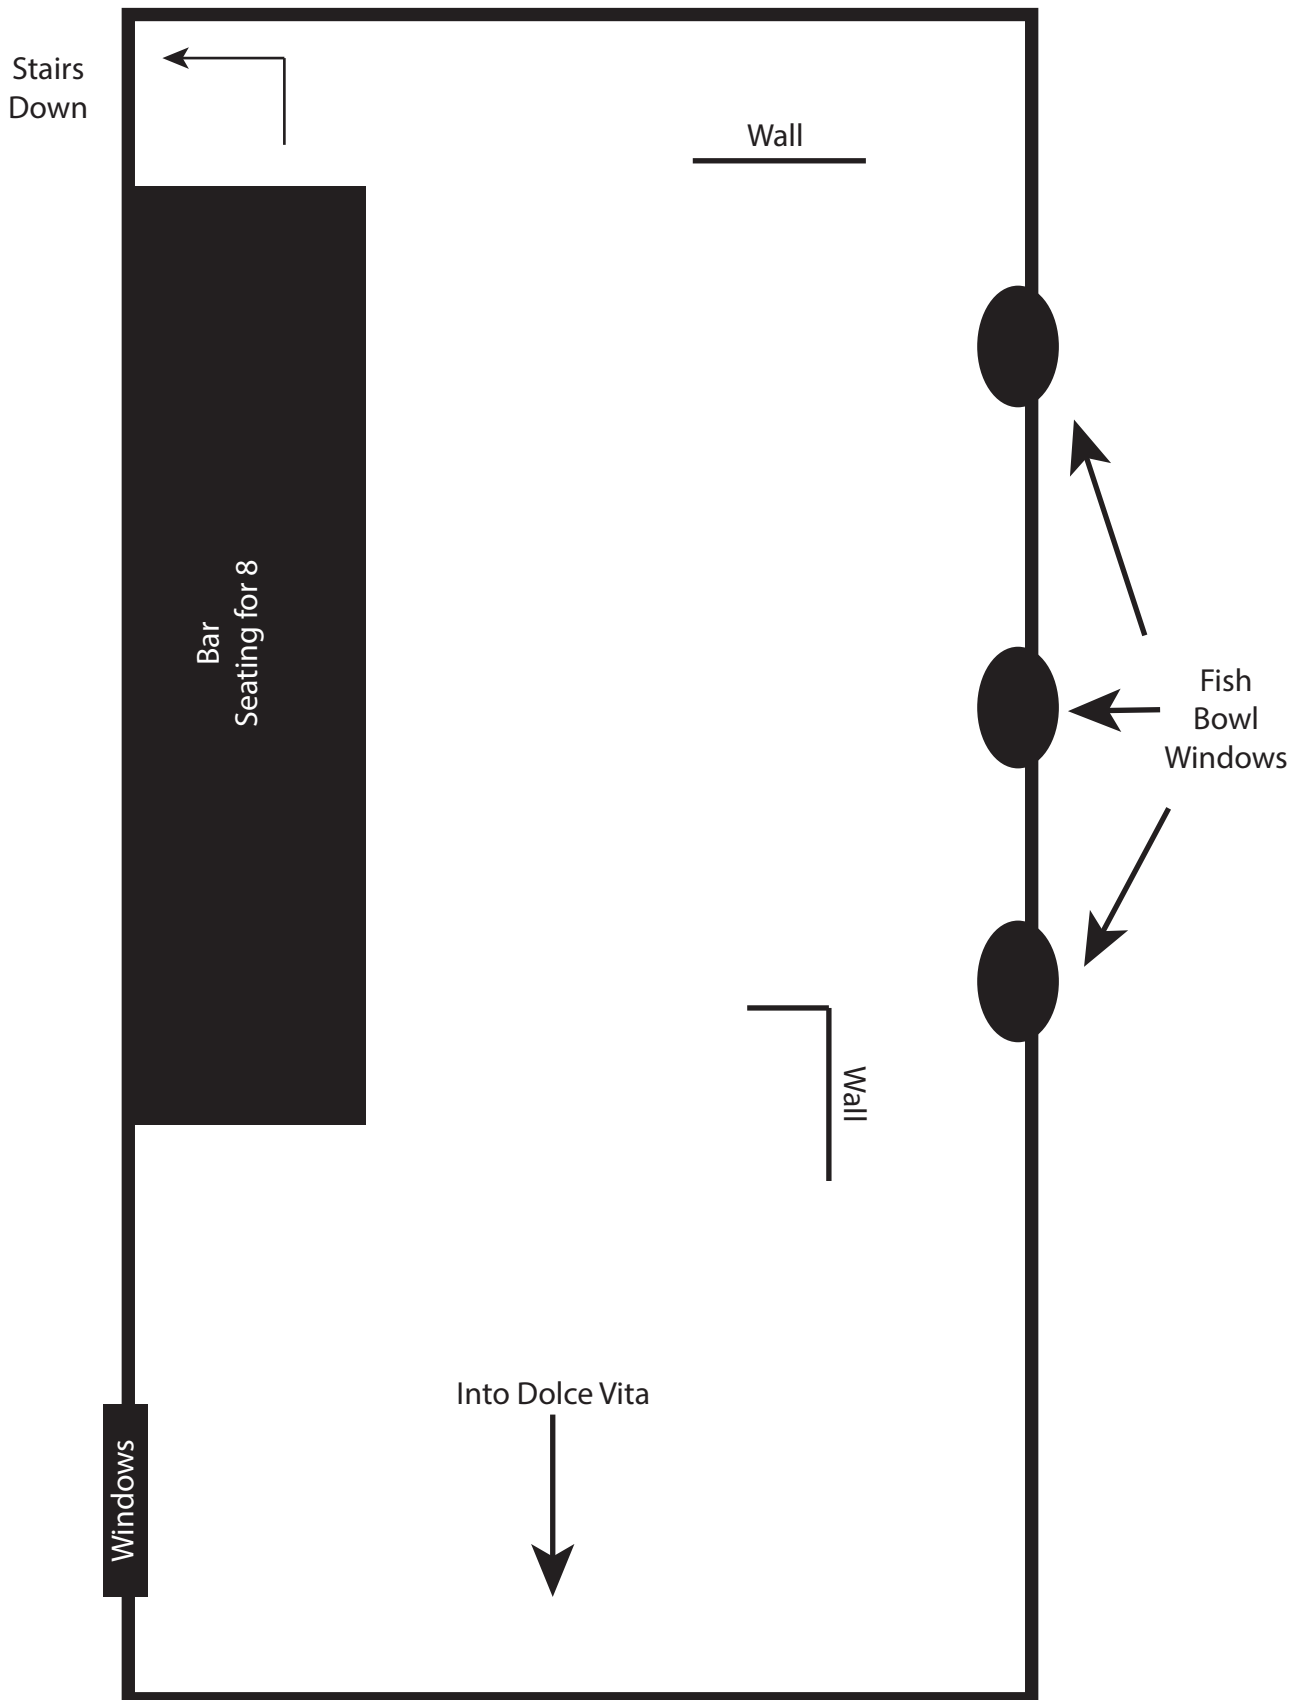

Daytime
Memorial & Showers only
Will not seat at night
Open Seating (Fri & Sat do not use this space)
\$5000 min

40 + 70 = 110 with combined rooms

7 tables of 10
110

Barn Door

Door

Door

4 tables of 10
40 ppl Max

23'3" x 22'

Hallway to Dolce Vita

18'4" x 9'10"

7 hightops of 2

Barrington

El Fresco
23'8" x 23'6"

Barrington

\$1500 minimum
35 - 40 max (50 Summer outside seating)
20 minimum
4 tables of 8

Dolce Vita
37'5" x 22'10"

Barrington

\$2500 minimum
75 w/ Rounds - 3 Hightops for reception Plus Full Bar
Space for Buffet (Seperate)
Can Put Stage (50 ppl)
75 of plated rounds (8-10)

Porto Fino
Downstairs
22' x 22'2"

Door