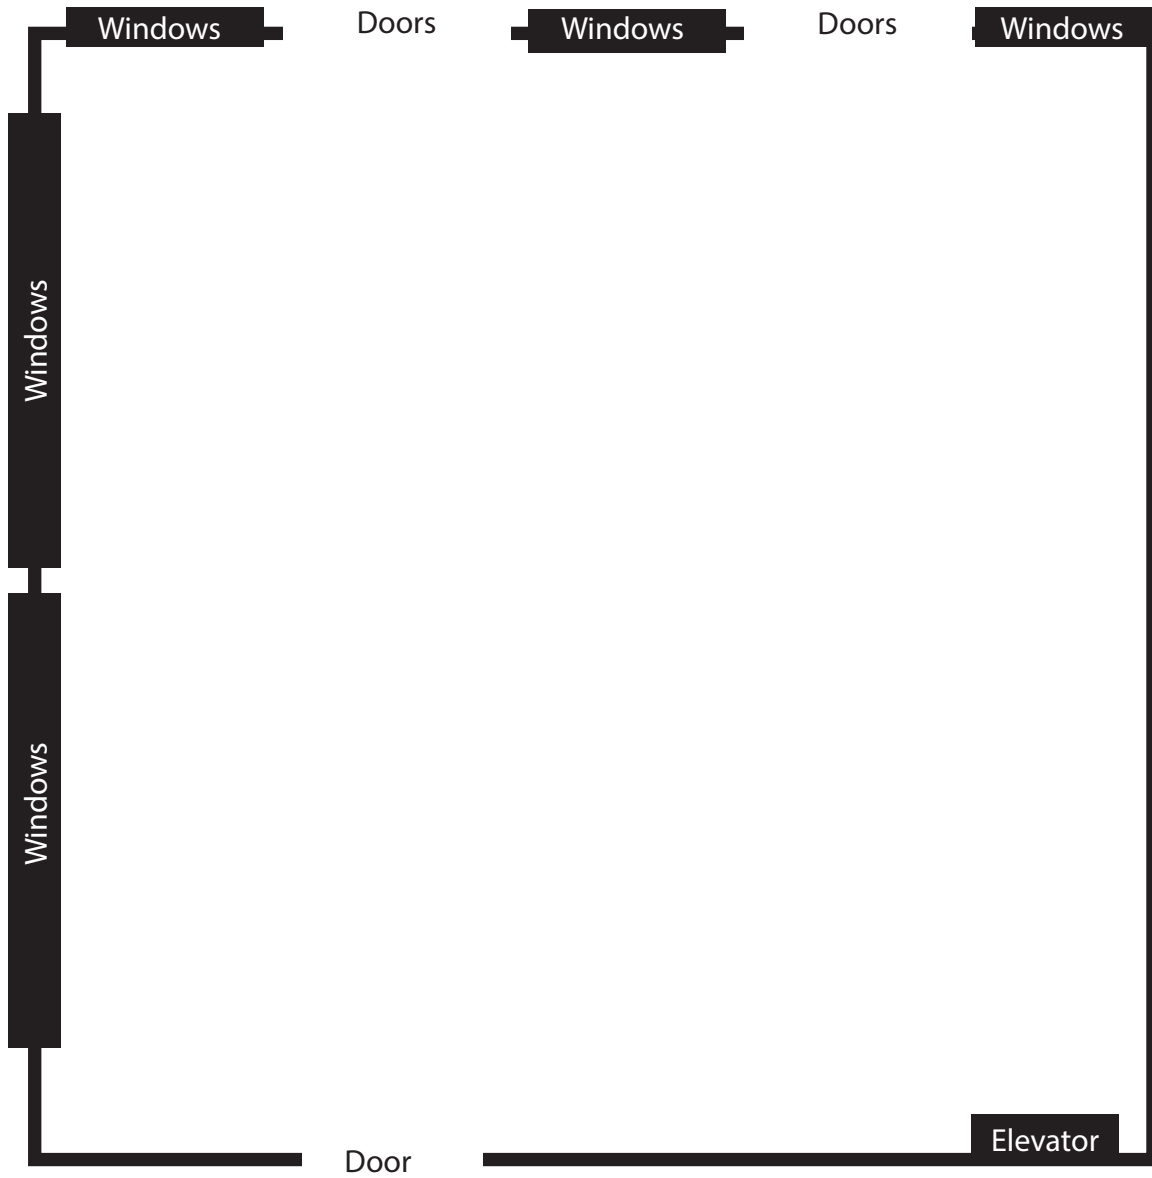

23'3" x 22'

Hallway to Dolce Vita

18'4" x 9'10"

7 hightops of 2

Barrington

El Fresco
23'8" x 23'6"

Barrington

\$1500 minimum
35 - 40 max (50 Summer outside seating)
20 minimum
4 tables of 8

Dolce Vita
37'5" x 22'10"

Barrington

\$2500 minimum
75 w/ Rounds - 3 Hightops for reception Plus Full Bar
Space for Buffet (Seperate)
Can Put Stage (50 ppl)
75 of plated rounds (8-10)

Porto Fino
Downstairs
22' x 22'2"

Barrington

\$750 minimum
Seats 30 ppl with Hightops
4 rounds of 4
3 hightops of 2

3rd Room Main Floor
13'7" x 19'6"

Barrington

\$500 minimum
usually 2 long of 15 or 4 of 6 rounds or 5 of 5 rounds
25-30 max

Door