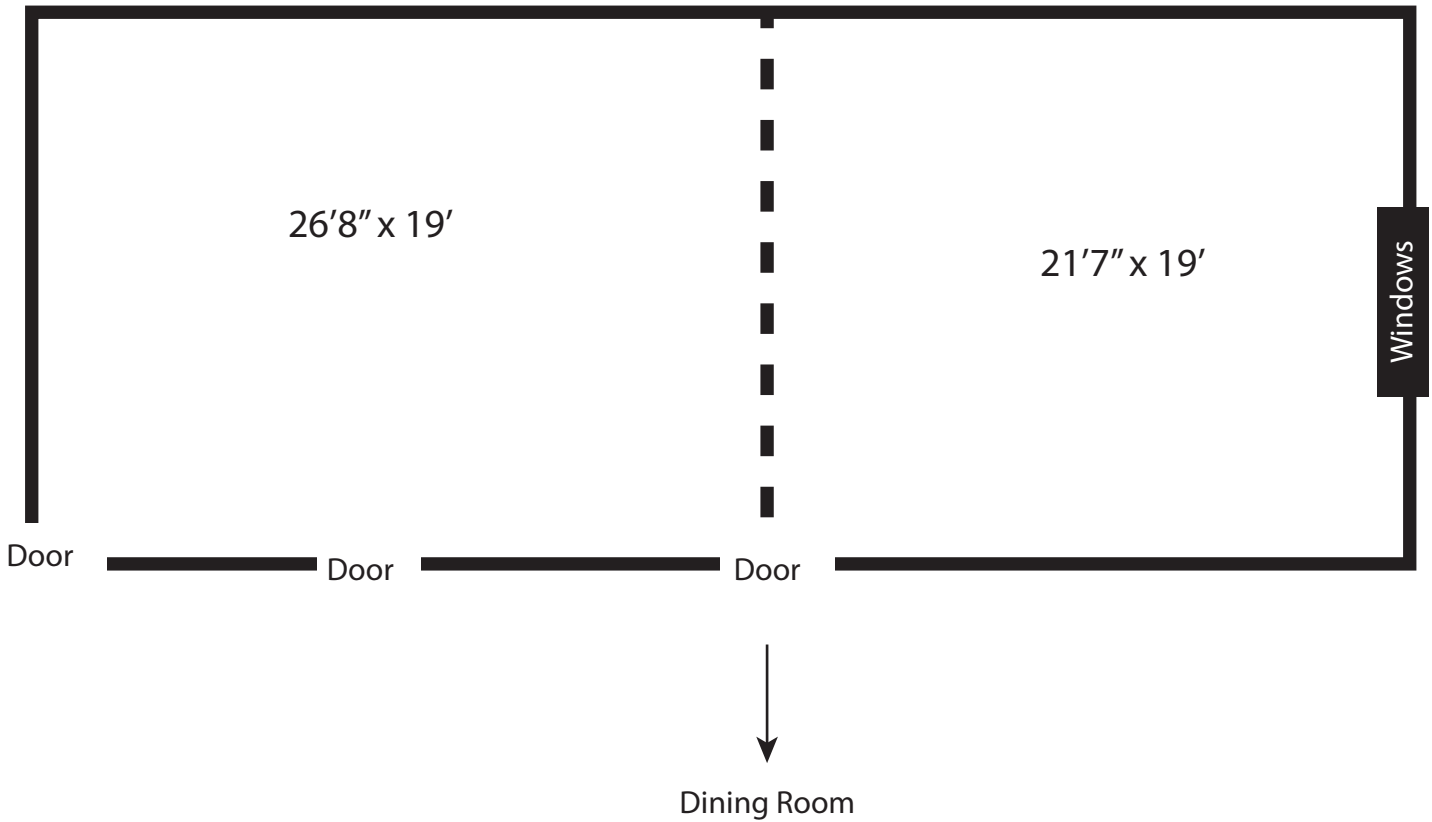

44'7" x 49'11" x 53'7"

Bar 27'9"

11 rounds of 8

4 long tables of 6

Outside

4 tables of 4

16' 11" x 66"

Outside
Smaller Space
8'1" x 57'5"

Tables of 4 can open to rounds of 6
40-60 max

16-24 ppl max
4 tables

24-26 ppl max
6 tables

Room 2
19'x4" x 32'8"

Hoffman Estates

9 tables of 4 can turn into rounds of 6
26-54 max