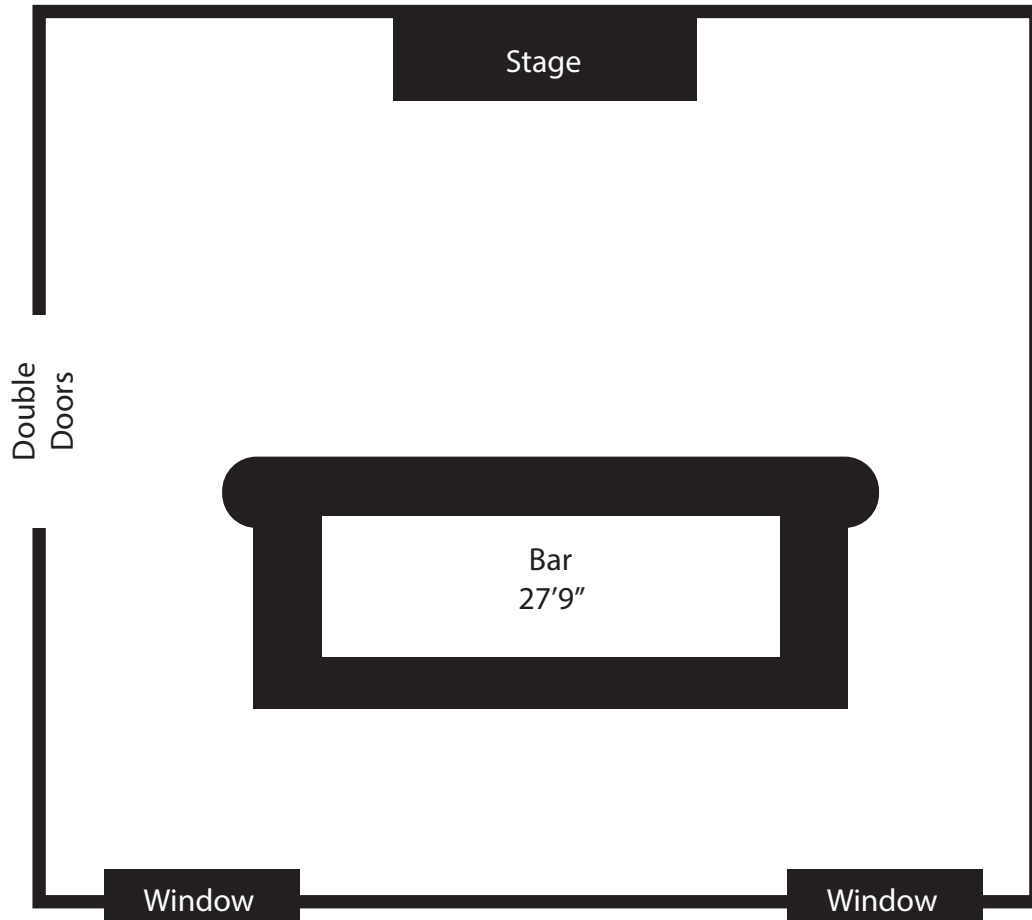

44'7" x 49'11" x 53'7"

Bar 27'9"

11 rounds of 8

4 long tables of 6

Outside

4 tables of 4

16' 11" x 66"

Outside
Smaller Space
8'1" x 57'5"

Tables of 4 can open to rounds of 6
40-60 max

16-24 ppl max
4 tables

24-26 ppl max
6 tables

Room 2
19'x4" x 32'8"

Hoffman Estates

9 tables of 4 can turn into rounds of 6
26-54 max