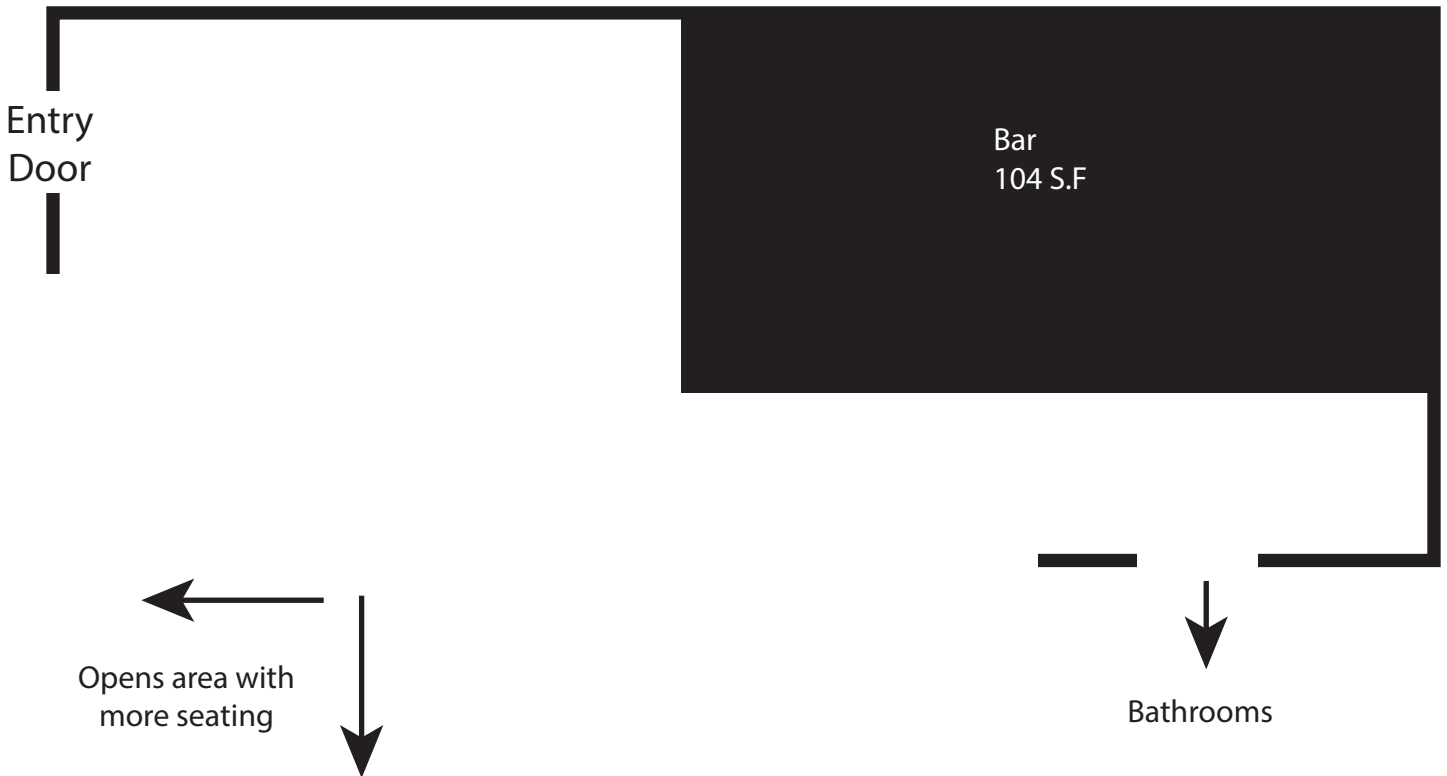

Island Bar Area  
28' x 47'10"

Lincoln Park

13 Seats around Bar  
7 High tops of 4

Opens area with more seating

Door

Windows

Bar  
90 S.F

Bathrooms

Wall Bar Area  
22'6" x 60'

Lincoln Park

16 Seats around Bar  
5 High tops of 4

Celebration Room - Lounge Area 1  
23'x28'  
664 S.F.

Lincoln Park

2 low top tables with 4 banquet seating (6 people)  
max people standing: 129

VIP - Lounge Area 2  
23'9" x 19'7"  
223 S.F.

Lincoln Park

3 low top tables with 3 banquet seating (6 people)

The Loft  
48'3" x 68'4"  
1575 S.F.

Lincoln Park

5 Low top tables, 10 high top tables, 1 banquet seating (10 people), 1  
banquet seating (13 people), 1 banquet seating (8 people)  
Max: 105