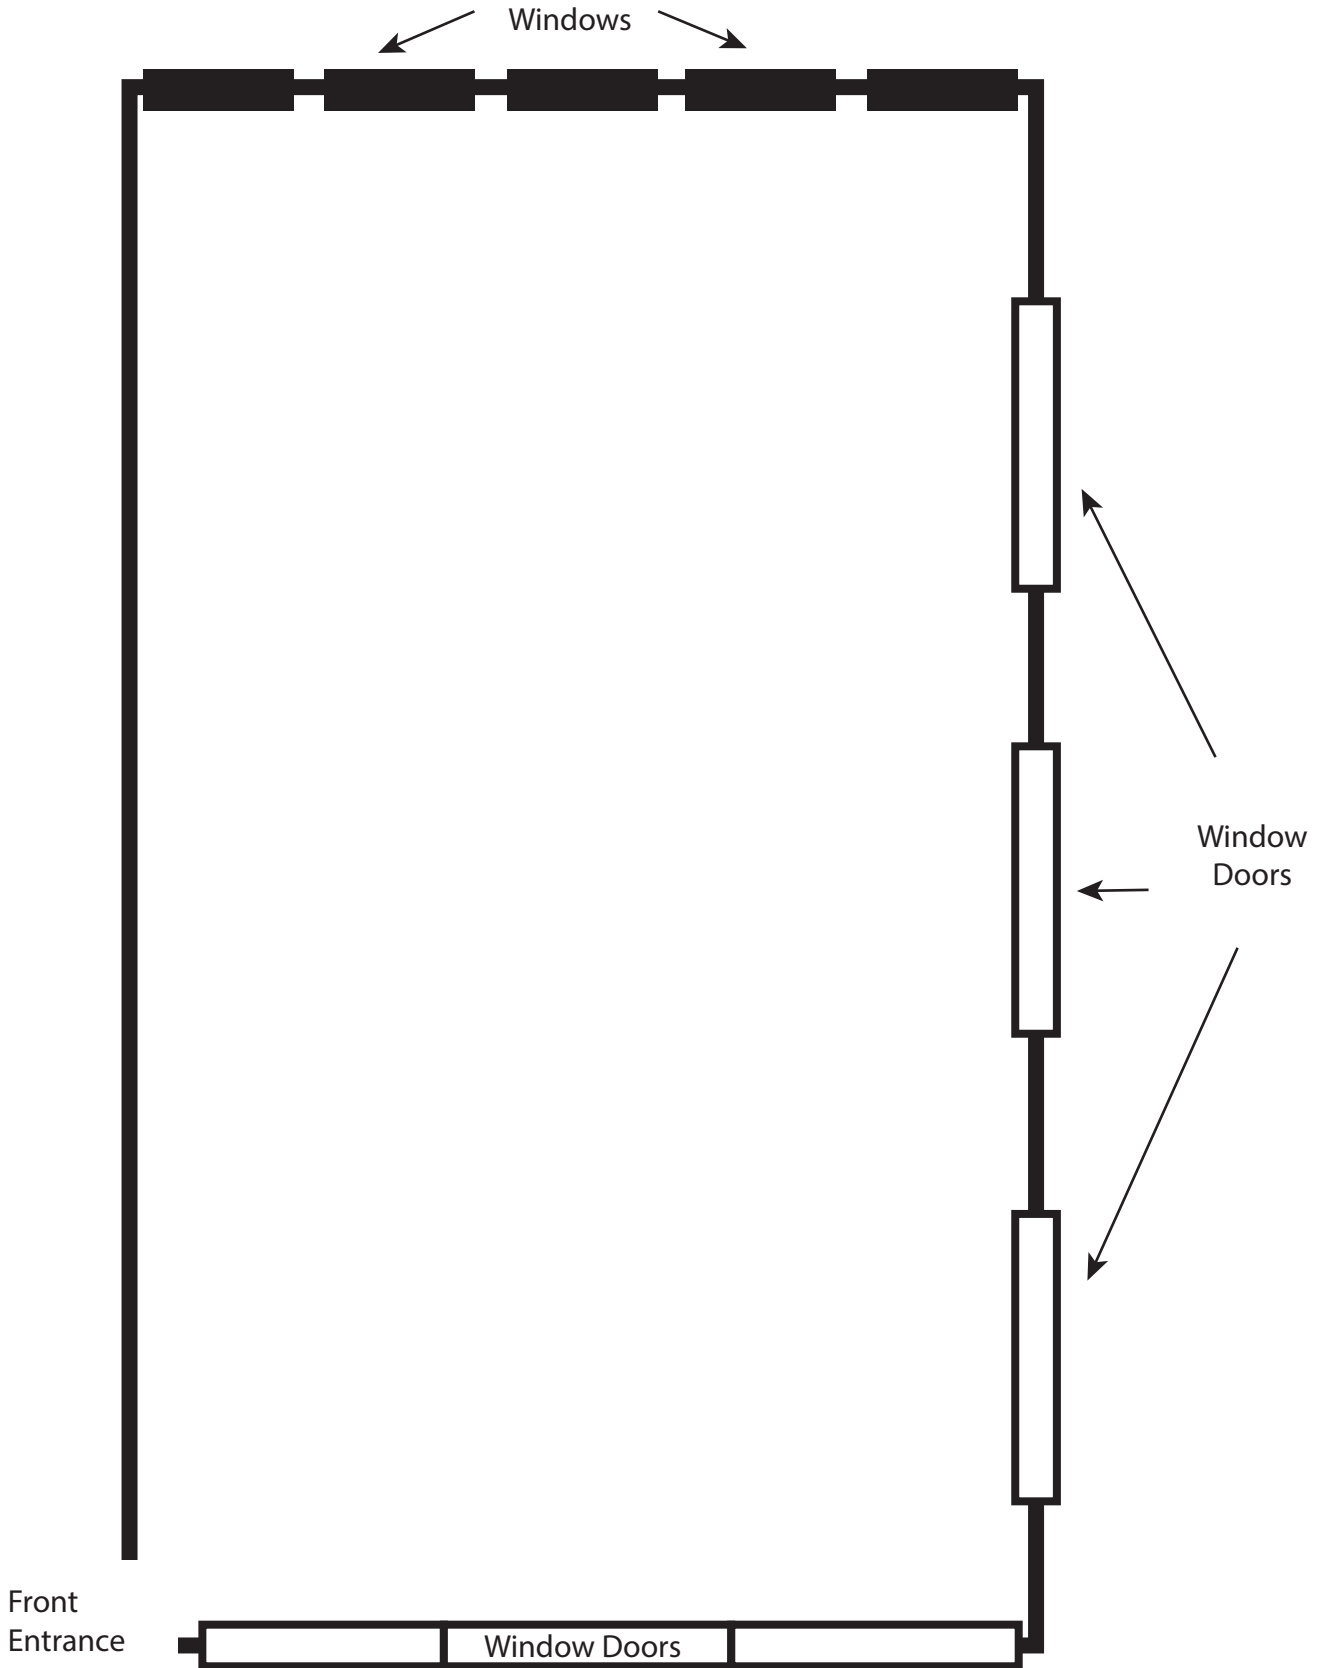

Club Room  
69'3" x 61'4"

Mt. Prospect

14 rounds of 8-10, 162 people  
or 298 Cocktail Party

Garden Room  
34'8" x 20'2"

50 People Max  
4 long tables of 10  
40 Comfortably

Mt. Prospect

South Room  
34'5" x 26'6"

7 Rounds of 8  
60 people  
81 cocktail Party

Mt Prospect

North Room  
27'10" x 38'8"

7 Rounds of 8  
60 people

Mt. Prospect