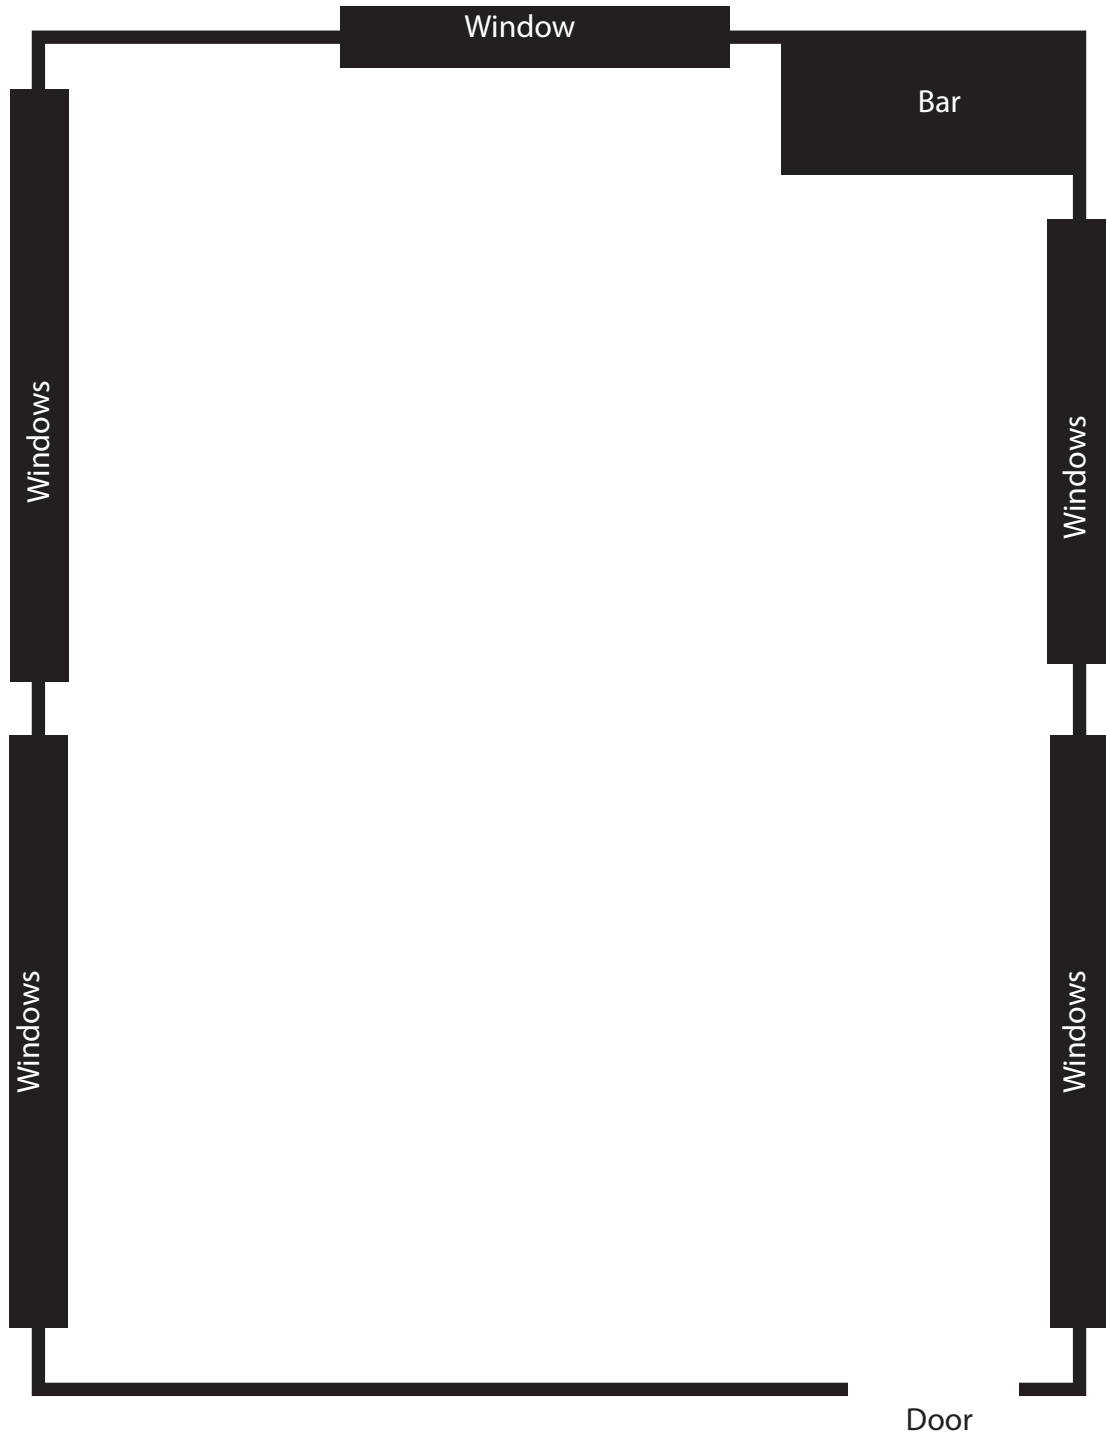

Club Room  
69'3" x 61'4"

Mt. Prospect

14 rounds of 8-10, 162 people  
or 298 Cocktail Party

Garden Room  
34'8" x 20'2"

50 People Max  
4 long tables of 10  
40 Comfortably

Mt. Prospect

South Room  
34'5" x 26'6"

7 Rounds of 8  
60 people  
81 cocktail Party

Mt Prospect

North Room  
27'10" x 38'8"

7 Rounds of 8  
60 people

Mt. Prospect